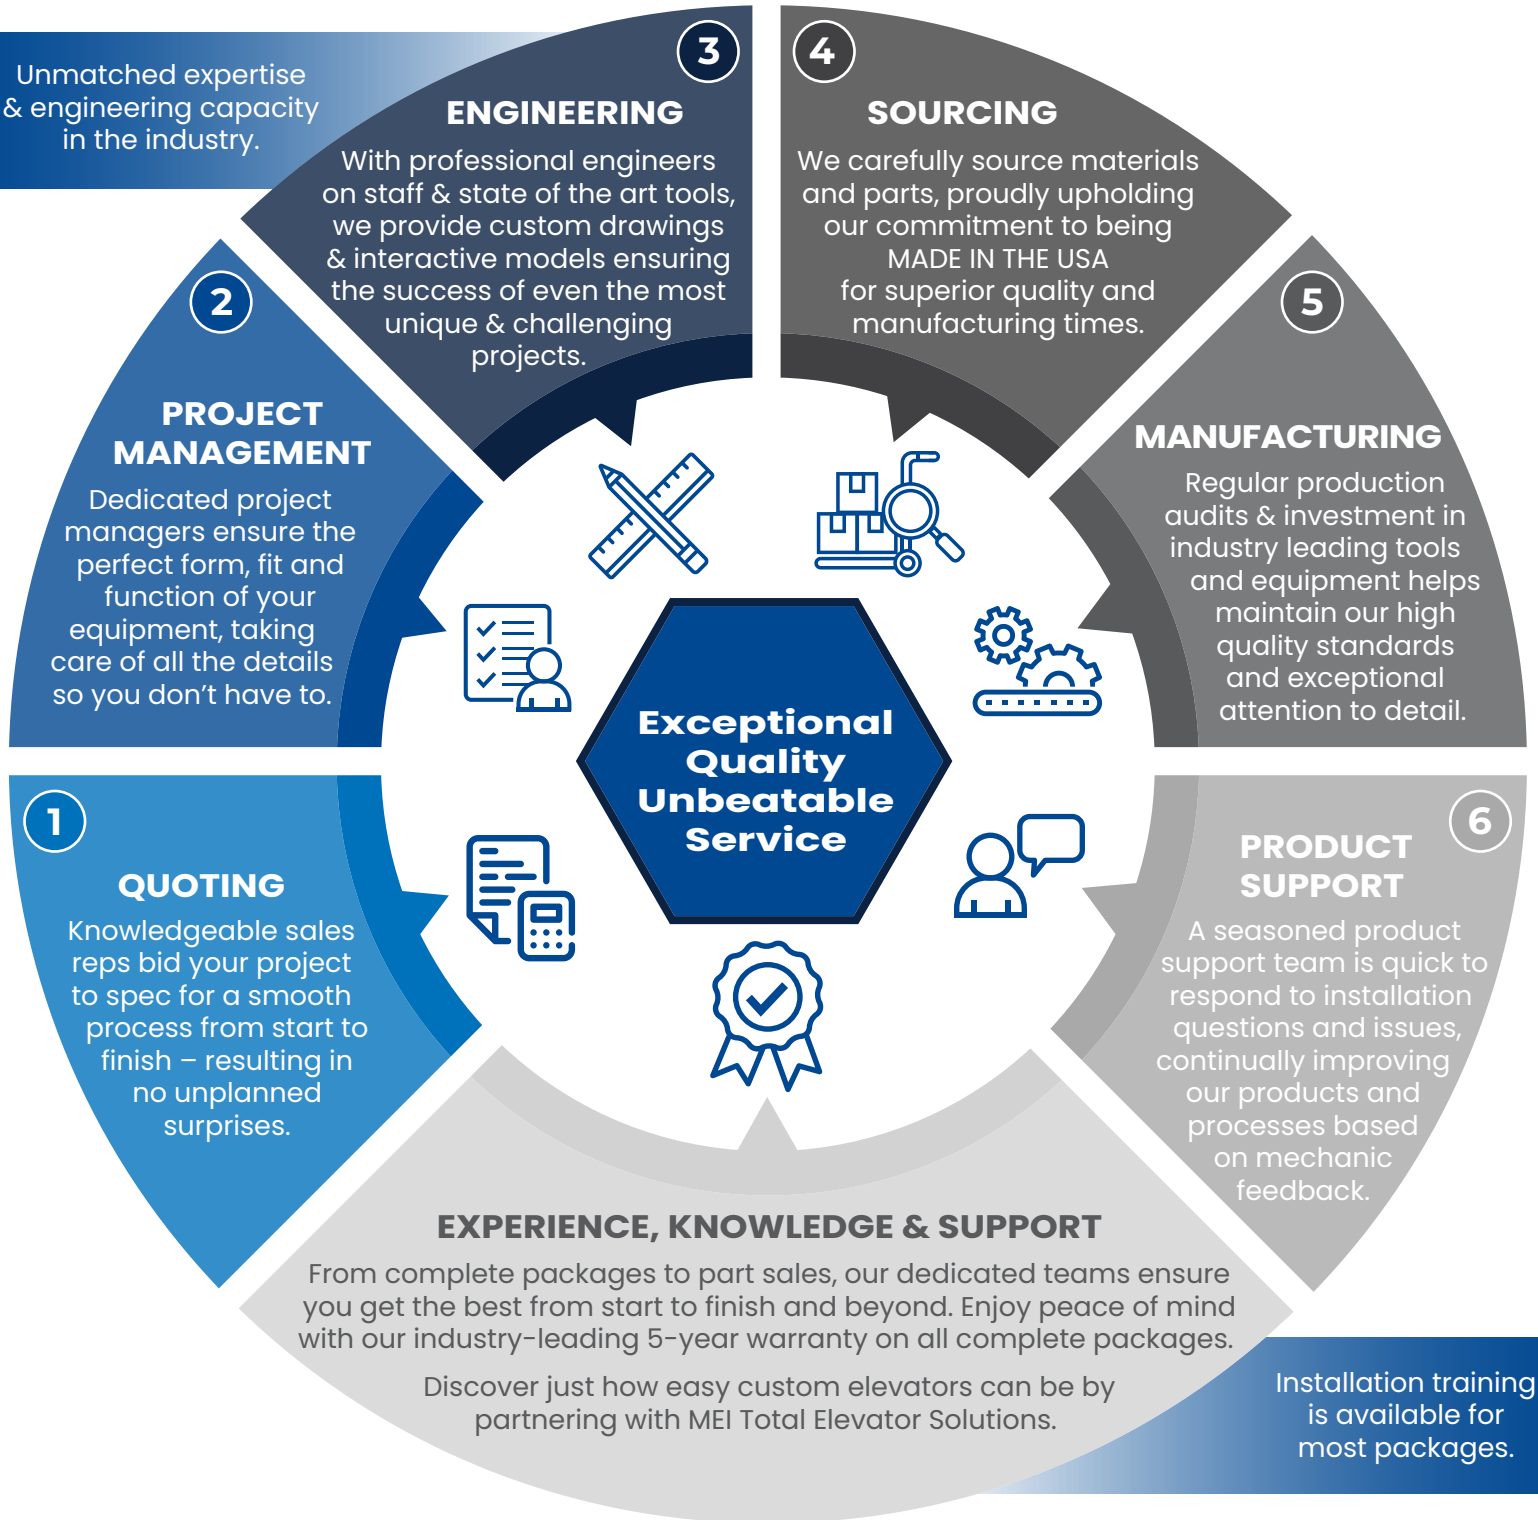

MEI

TOTAL ELEVATOR SOLUTIONS

The MEI Difference

We Make Elevators Easy For You

19336 607th Ave.
Mankato, MN 56001

(800)450-3060

meiusa.com

NS0824