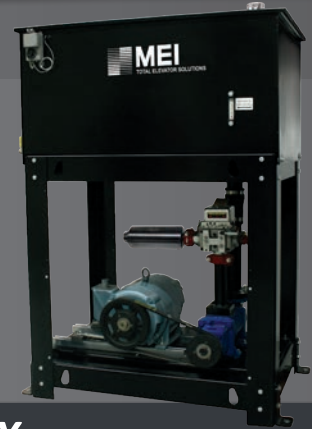

DRY

ADVANTAGES

- Best for heavy usage and high capacity cars
- Easy serviceability
- Can be shipped disassembled to ease installation
- Higher HP availability (up to 100 HP)

**STANDARD MANUFACTURING
LEAD TIME = 4-6 WEEKS
EXPEDITE AVAILABLE**

MADE IN THE USA
AMERICAN OWNED AND OPERATED