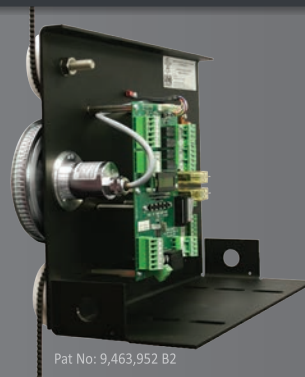

MADE IN THE USA
AMERICAN OWNED AND OPERATED

CONTROLLERS & PRODUCTS

HYDRAULIC CONTROLLER

Vertitron
**CONTROL
BREAKS**

- ▶ Passenger and Freight
- ▶ Non-proprietary design requires no special software or tools to troubleshoot
- ▶ Pre Mount available on MEI Power Unit

REFLEX

		
QUICKER Decreases floor to floor time	COOLER Decreases oil temperatures	LOWER COSTS Decreases energy and maintenance costs

Leveling times reduced to 1.5 seconds or less

Oil temperatures reduced by an average of 15°F