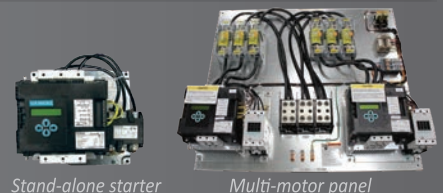

Call or email MEI for a quote | 1-800-450-3060 or 507-245-4245

www.meiusa.com | partsales@meiusa.com