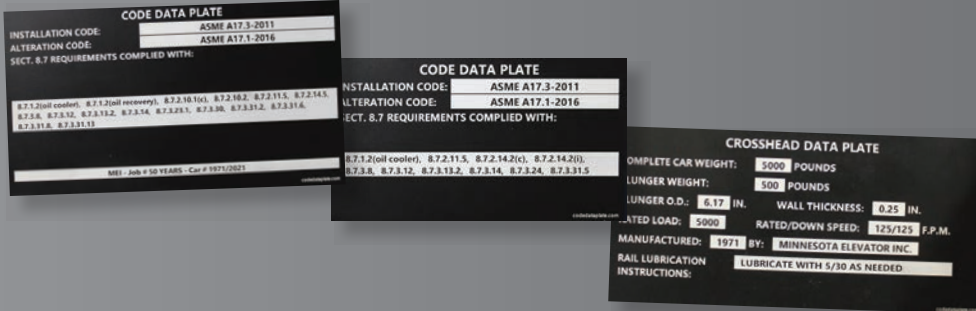

2-3 week lead time

CODE DATA PLATE

- ▶ Easy to use website ordering codedataplate.com

Same day shipping available

Powder Coating or Stainless Finish!

PARTS

Same day shipping on most parts

ADDITIONAL PARTS