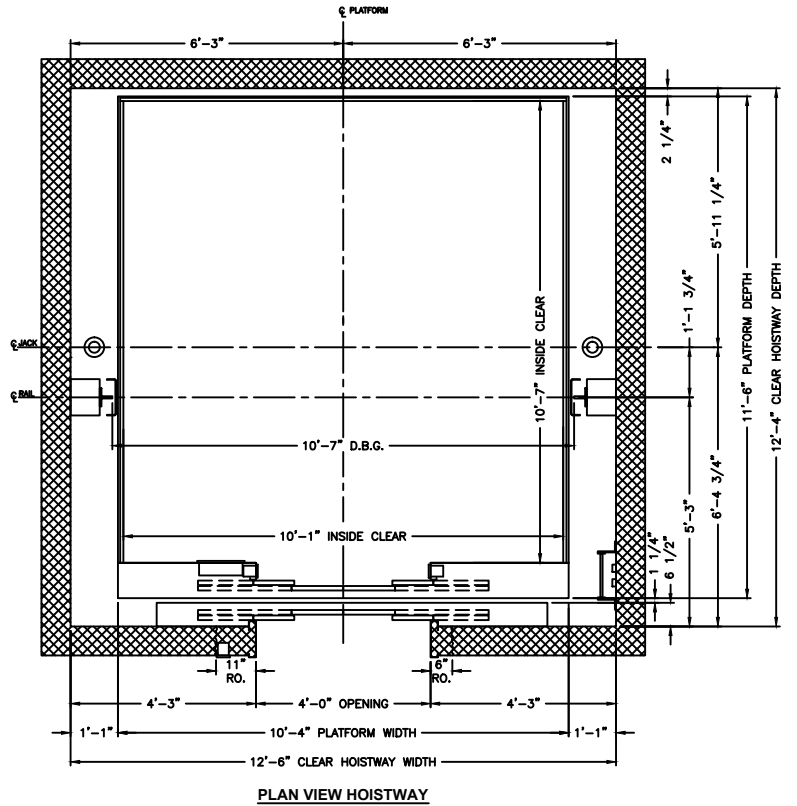

Twin Jack Holeless Passenger Elevation & Planview

12000# CAPACITY