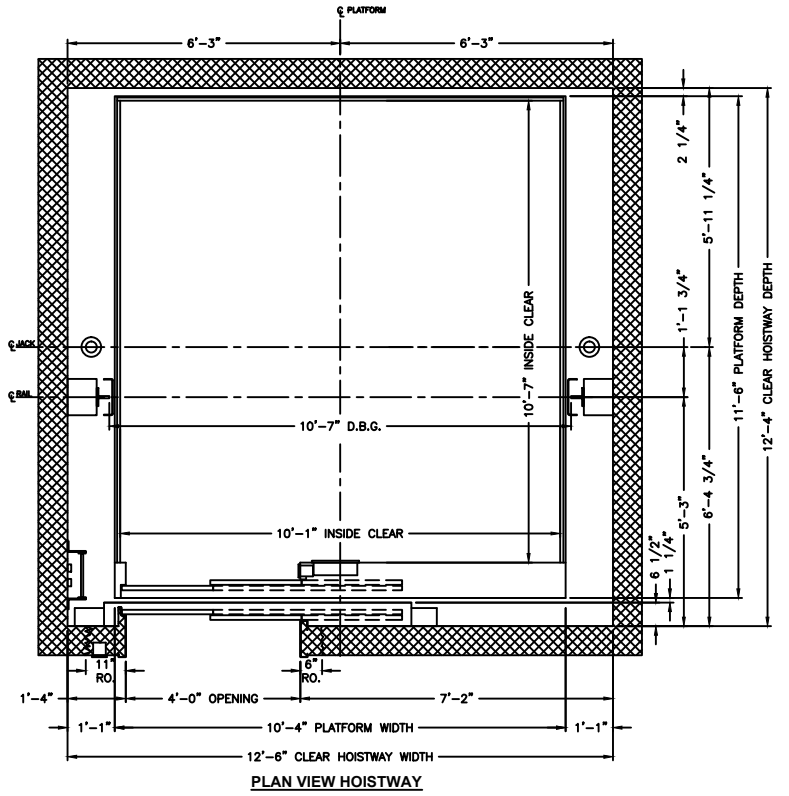

Twin Jack Holeless Passenger Elevation & Planview

12000# CAPACITY