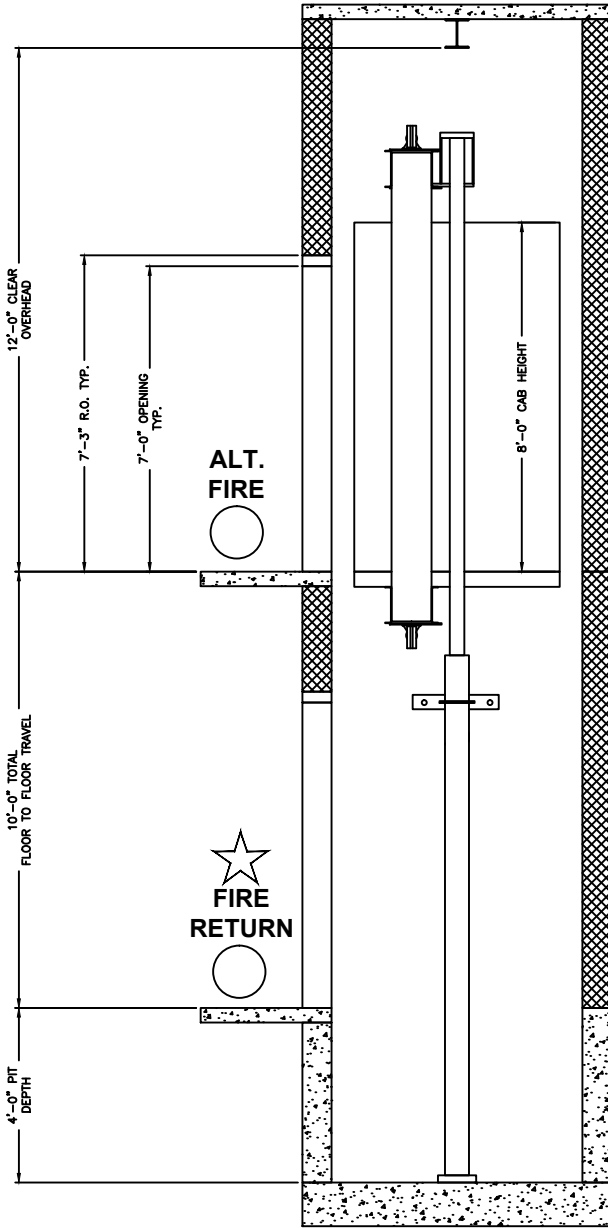

Twin Jack Holeless Passenger Elevation & Planview

12000# CAPACITY