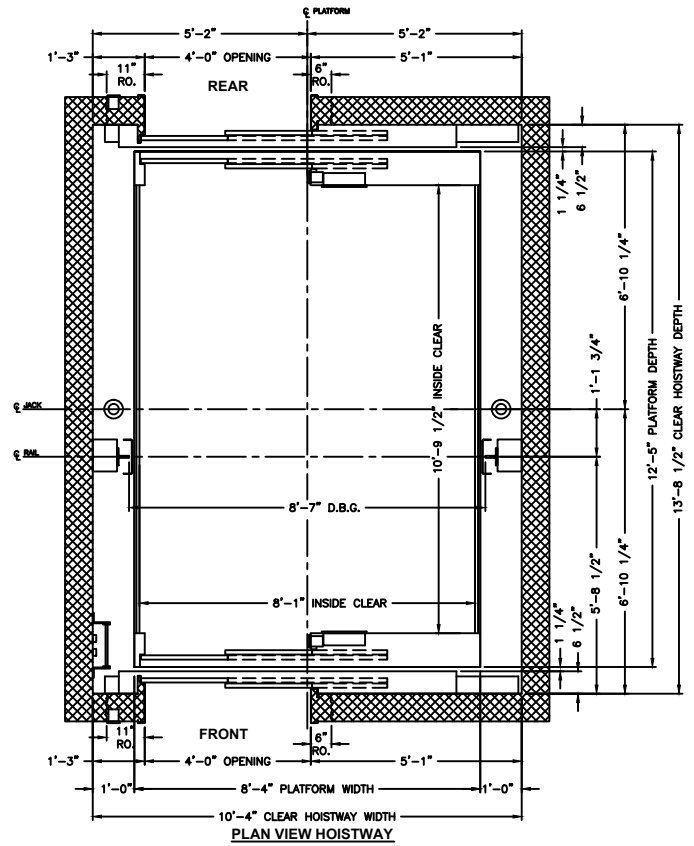

# Twin Jack Holeless Passenger Elevation & Planview

**10000# CAPACITY F/R**