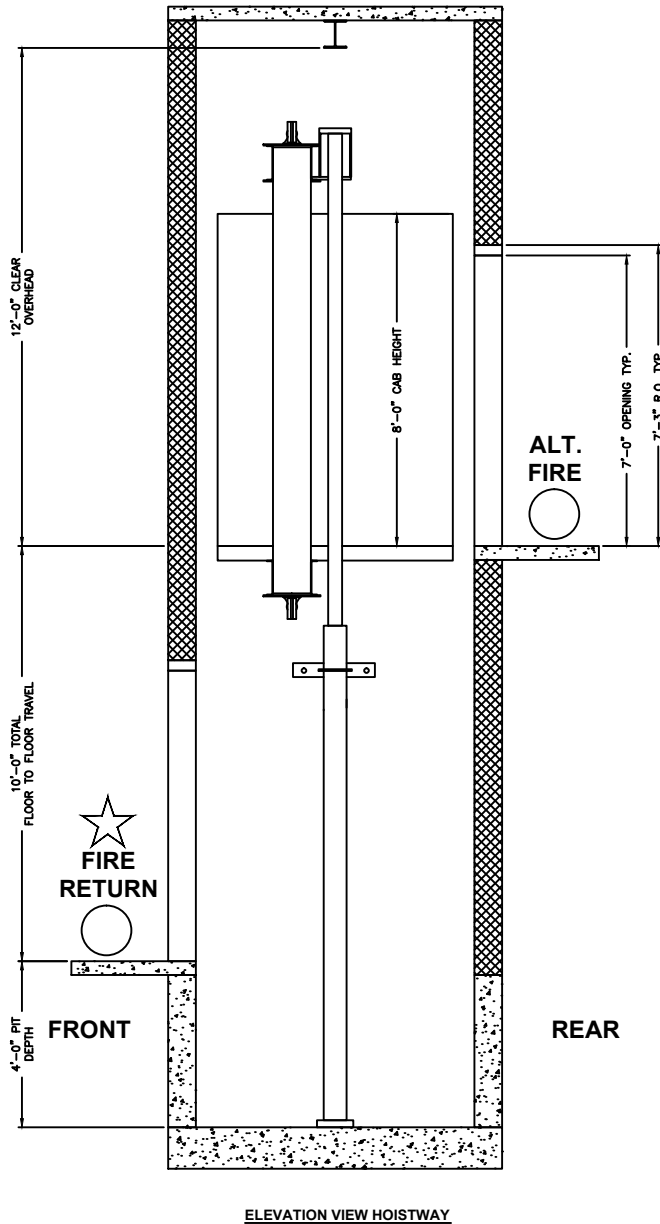

# Twin Jack Holeless Passenger Elevation & Planview

**10000# CAPACITY F/R**