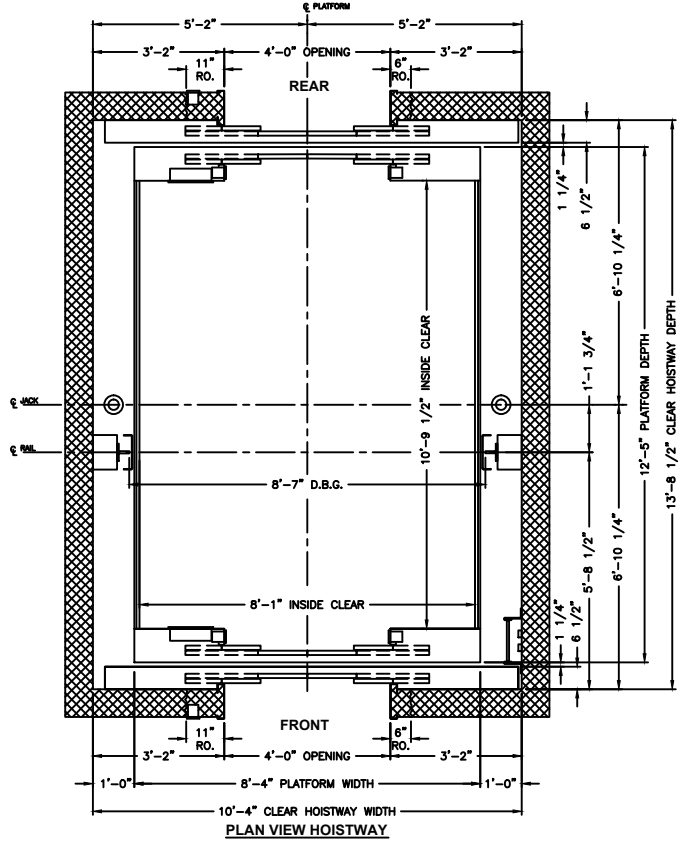

# Twin Jack Holeless Passenger Elevation & Planview

**10000# CAPACITY F/R**