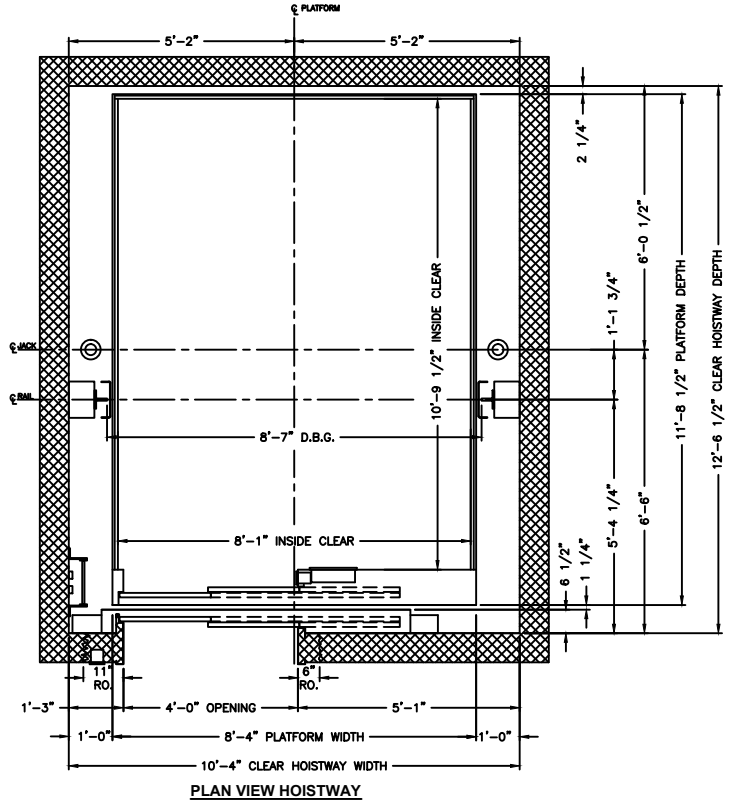

**Twin Jack Holeless Passenger
Elevation & Planview**

ELEVATION VIEW HOISTWAY

PLAN VIEW HOISTWAY

PLAN VIEW HOISTWAY

10000# CAPACITY