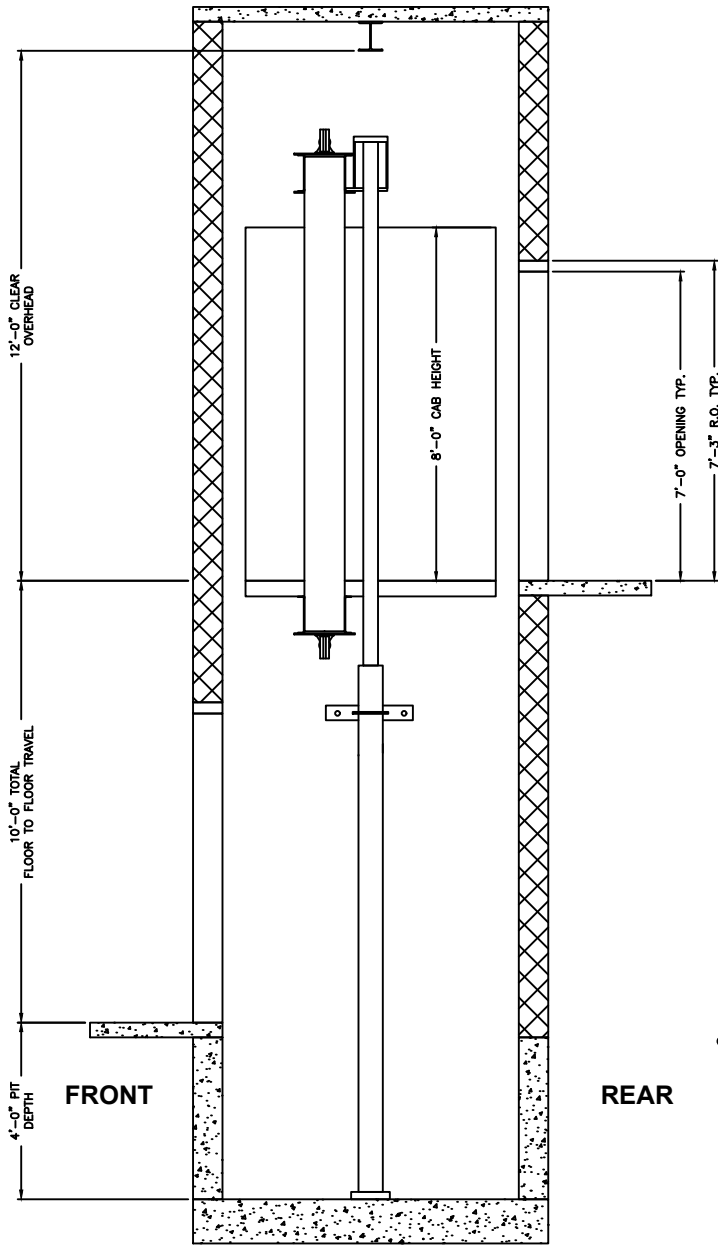

Twin Jack Holeless Passenger Elevation & Planview

ELEVATION VIEW HOISTWAY

8000# CAPACITY F/R