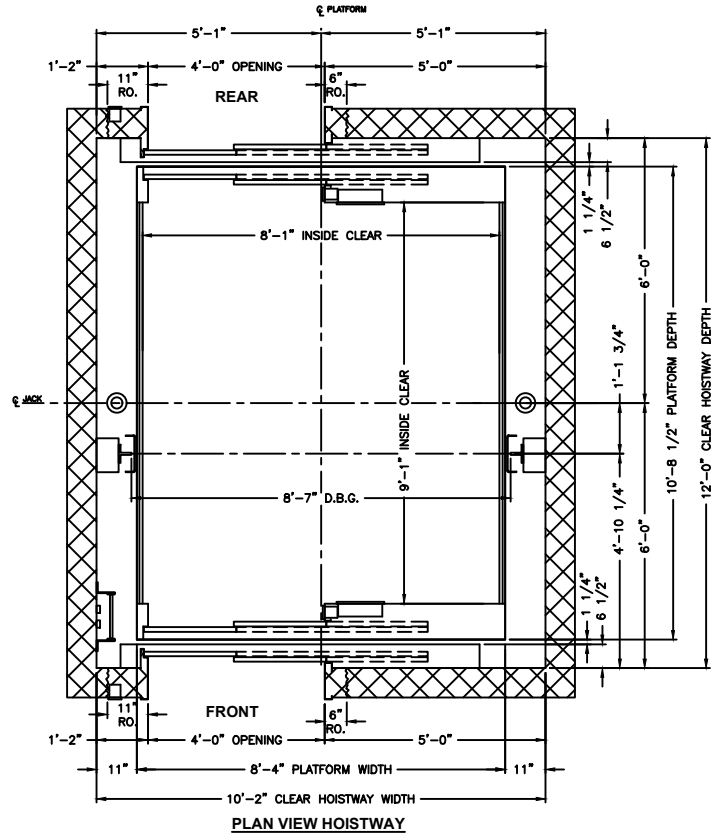

Twin Jack Holeless Passenger Elevation & Planview

ELEVATION VIEW HOISTWAY

8000# CAPACITY F/R