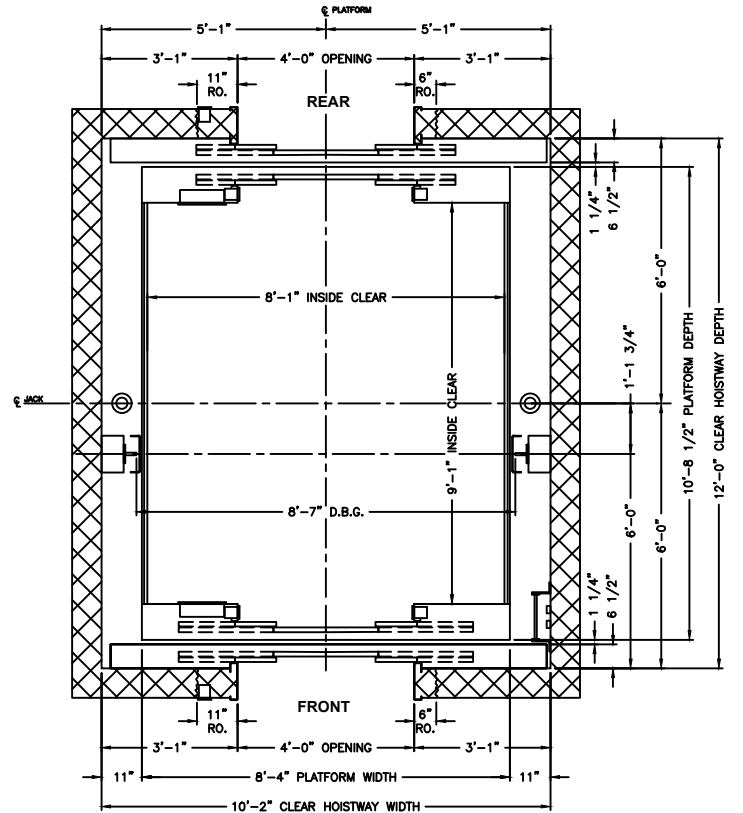

Twin Jack Holeless Passenger Elevation & Planview

ELEVATION VIEW HOISTWAY

8000# CAPACITY F/R