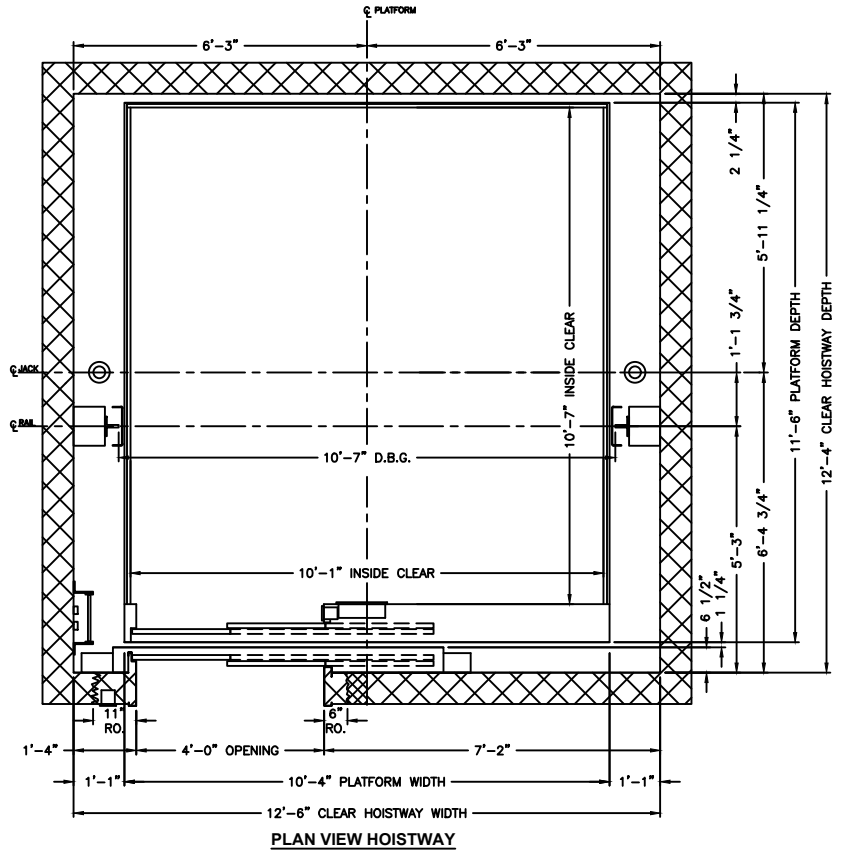

Twin Jack Holeless Passenger Elevation & Planview

ELEVATION VIEW HOISTWAY

12000# CAPACITY