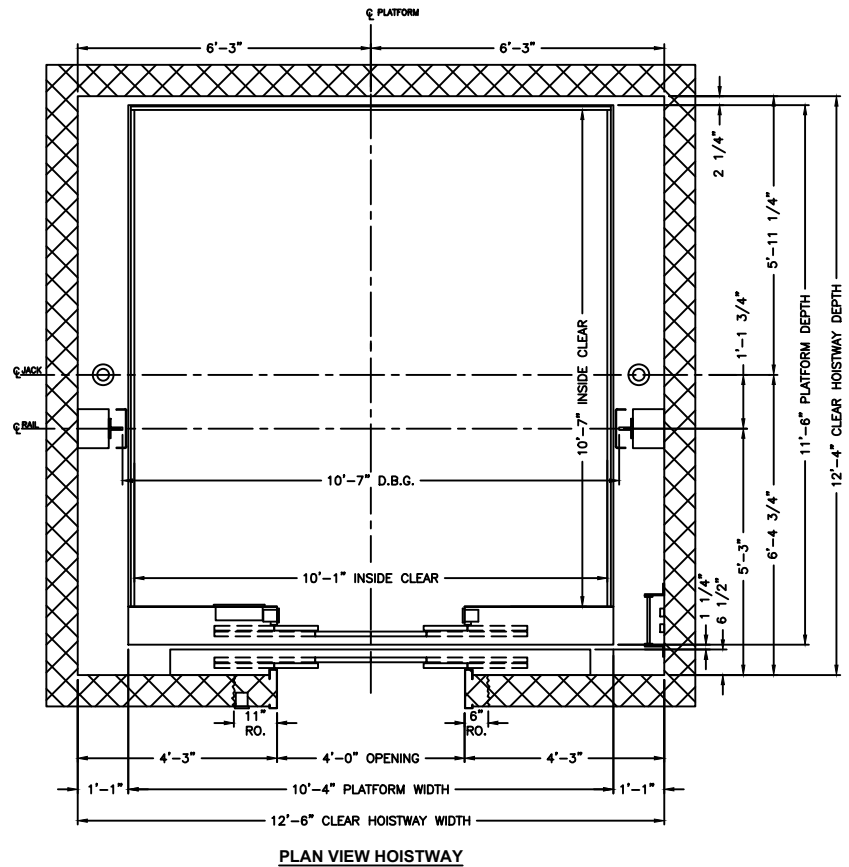

Twin Jack Holeless Passenger Elevation & Planview

ELEVATION VIEW HOISTWAY

12000# CAPACITY