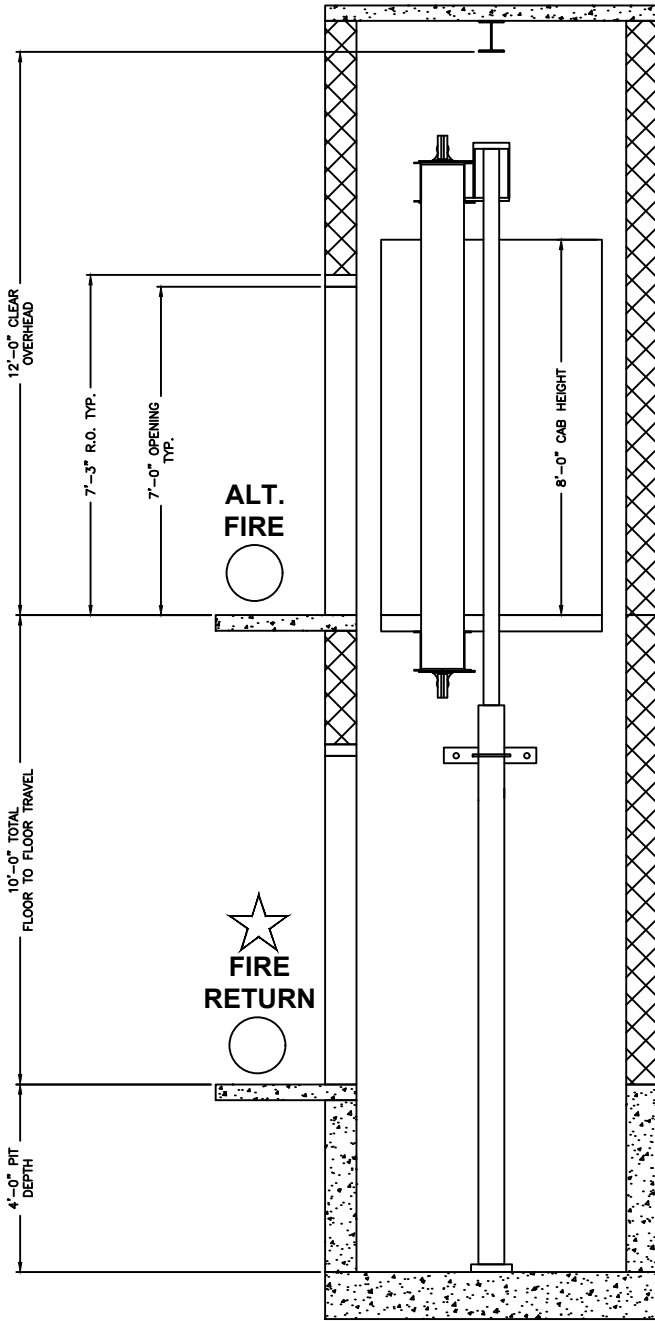

Twin Jack Holeless Passenger Elevation & Planview

ELEVATION VIEW HOISTWAY

12000# CAPACITY