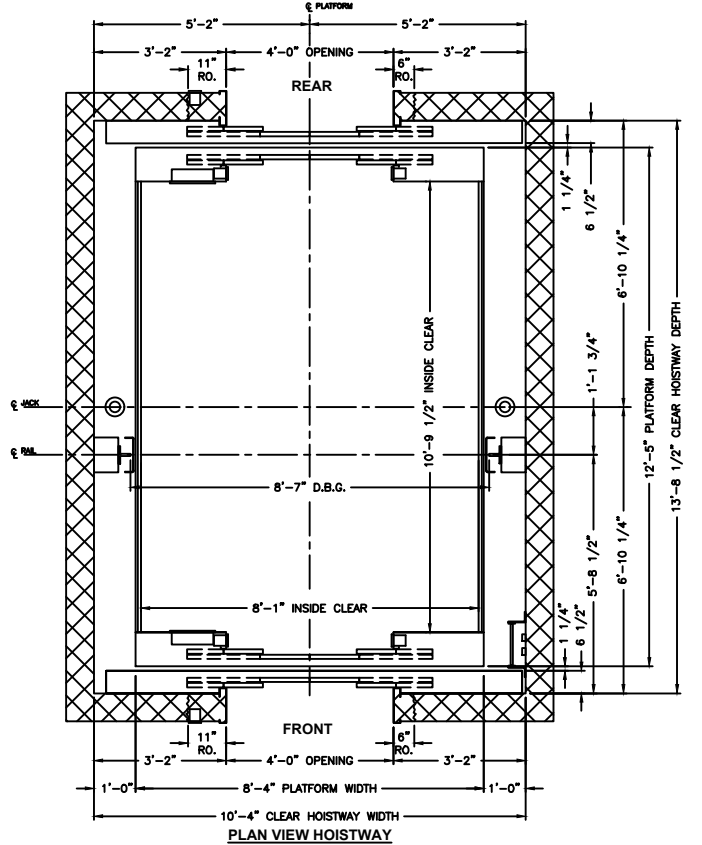

# Twin Jack Holeless Passenger Elevation & Planview

**1000# CAPACITY F/R**