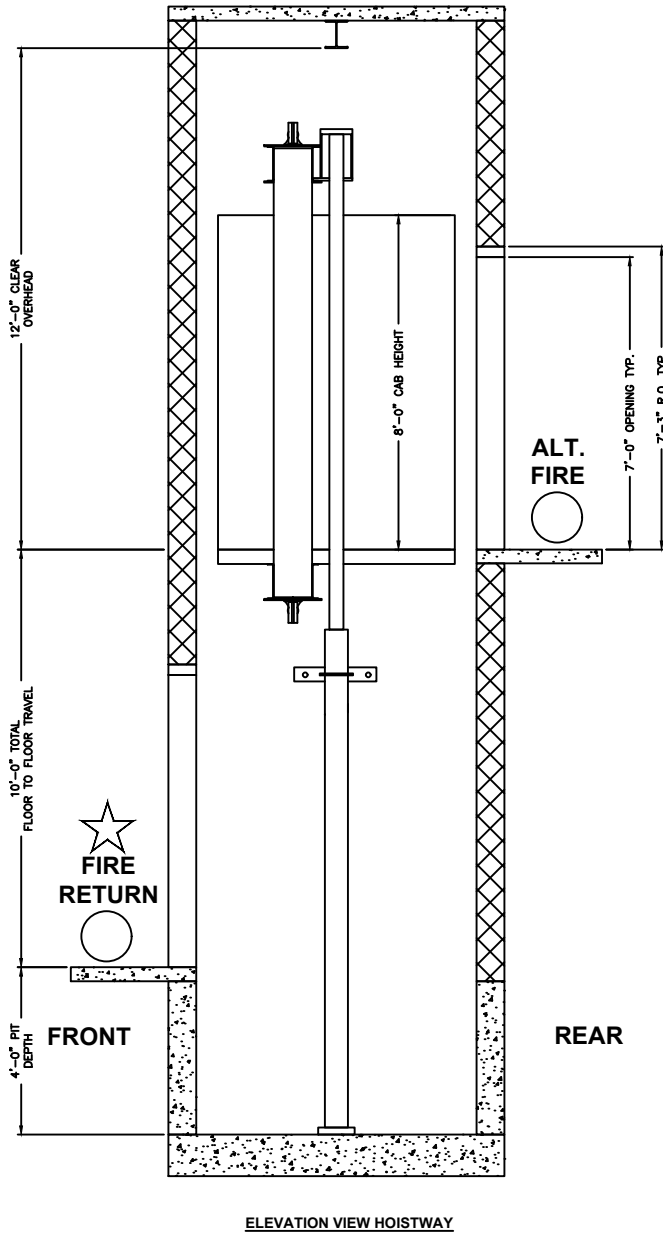

# Twin Jack Holeless Passenger Elevation & Planview

**1000# CAPACITY F/R**