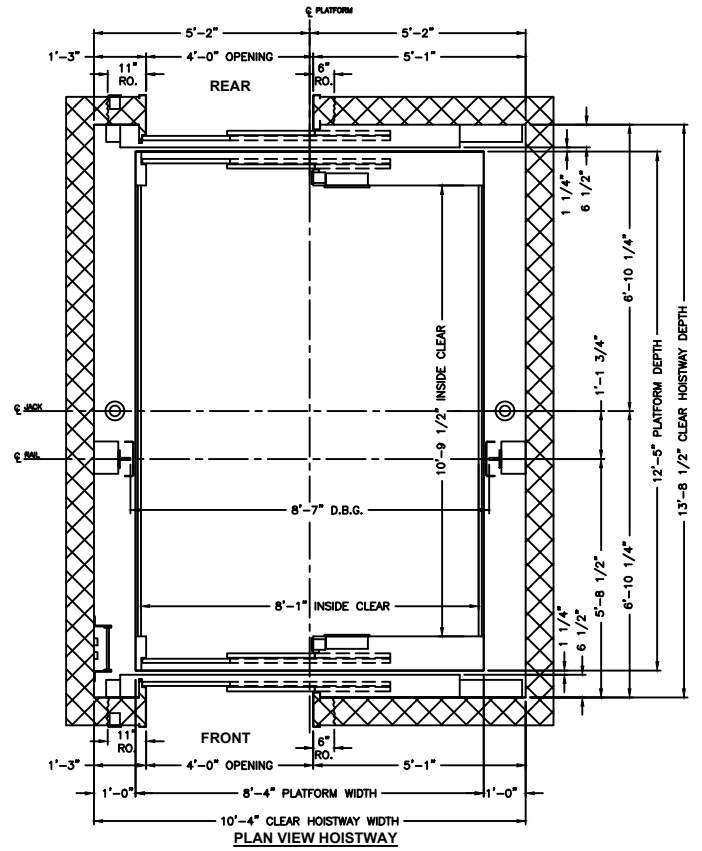

# Twin Jack Holeless Passenger Elevation & Planview

**1000# CAPACITY F/R**