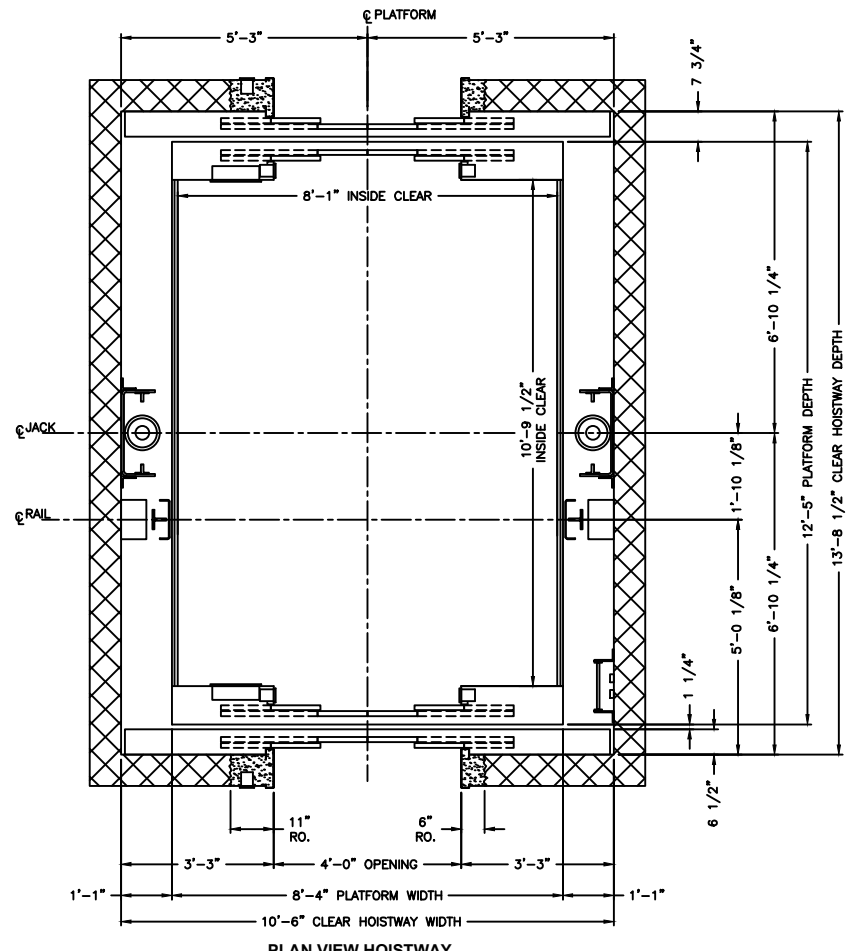

Twin Jack Holeless Passenger, 3 Stage Elevation & Planview

ELEVATION VIEW HOISTWAY

PLAN VIEW HOISTWAY

PLAN VIEW HOISTWAY

10000# CAPACITY F/R